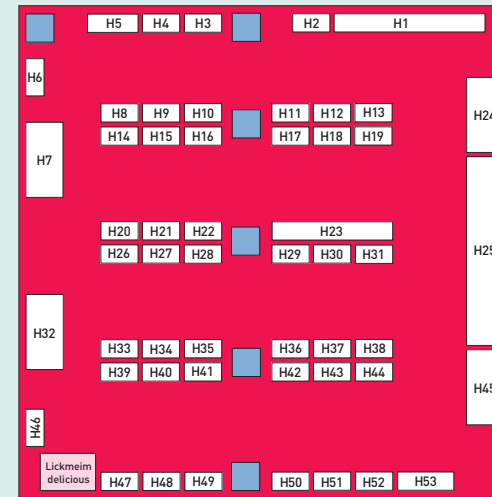

EXHIBITION FLOOR PLAN

Atrium and Entrance

Key

- Registration Desk
- T-Shirt Collection
- Crazy Golf Stand (Win a £250 Voucher)
- Lick Me I'm Delicious (Nitro Ice Cream Parlour)
- Magic Mirror Photo Booth

EXHIBITION FLOOR PLAN

Hall

Conference Suite 1

Professional Development Zone 1

Conference Suite 2

Professional Development Zone 2

Concourse